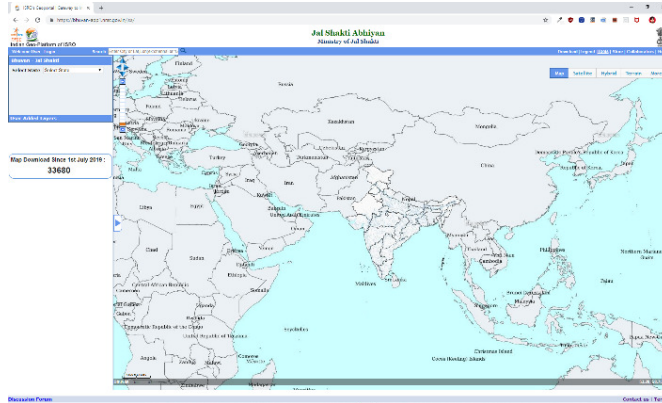

Jal Shakti Abhiyan (JSA)

How to use JSA Portal of ISRO

URL:- <https://bhuvan-app1.nrsc.gov.in/jsa/>

1) Type above URL in Google Chrome or MozillaFirefox browser:

Fig.(a) JSA Portal

2) Area of selection for Visualisation of data :

Fig.(b) Visualization of layers (data)

3) Click on any of the layer to visualise on map for example :

Fig.(c) Soil Productivity layer

Fig.(d) Hydrology layer

Fig.(e) LULC 10K layer

4) To Download Maps click on Download Tab on top right corner it will prompt to :