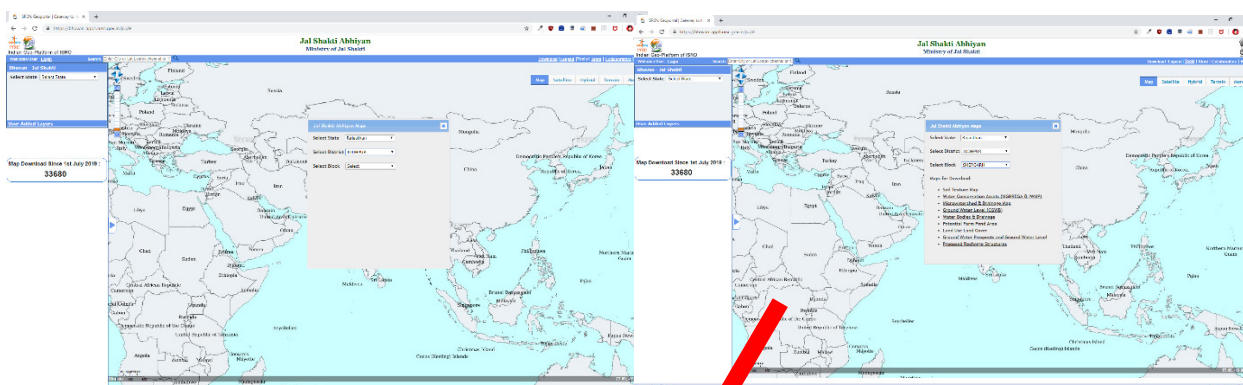

Fig.(b) Visualization of layers (data)

3) Click on any of the layer to visualise on map for example :

Fig.(c) Soil Productivity layer

Fig.(d) Hydrology layer

Fig.(e) LULC 10K layer

4) To Download Maps click on Download Tab on top right corner it will prompt to :

Fig.(f) Select State

Fig.(g) Select District

Fig.(h) Select Block

Fig.(i) Available Maps to download

Fig.(j) Zoom of List of available maps to download

Fig.(k) Downloaded Soil Texture Map

FOR MORE INFORMATION PLEASE CONTACT : Your respective region's Regional Remote Sensing Centre (RRSC)