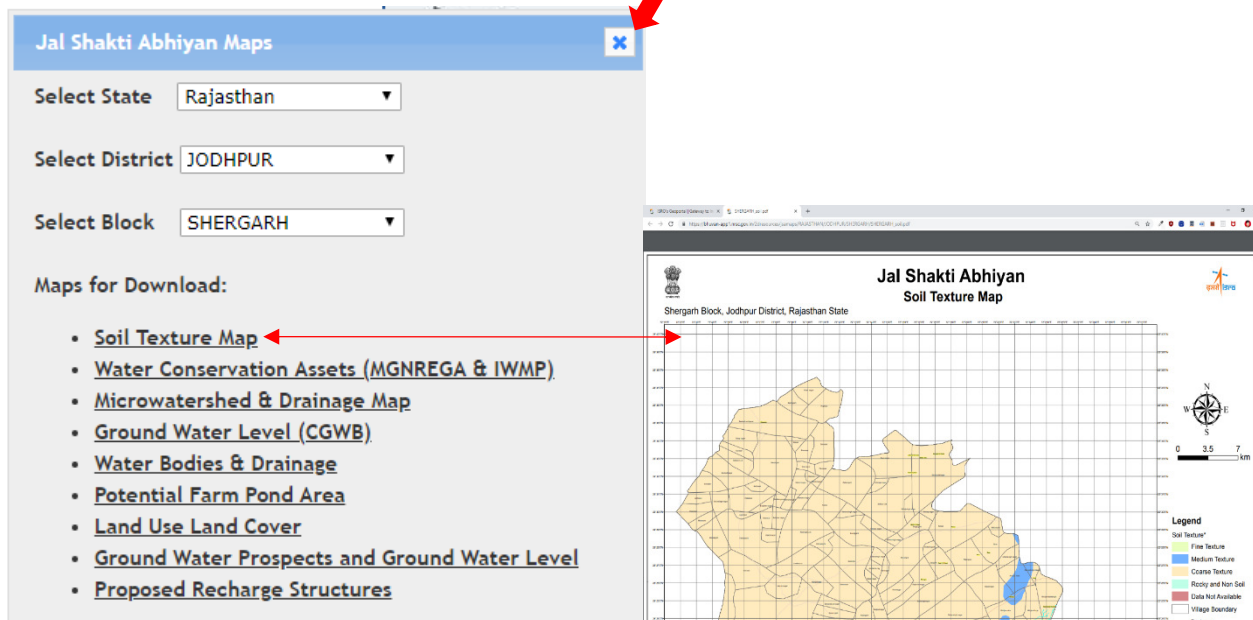

Fig.(b) Visualization of layers (data)

3) Click on any of the layer to visualise on map for example :

Fig.(c) Soil Productivity layer

Fig.(d) Hydrology layer

Fig.(e) LULC 10K layer

4) To Download Maps click on Download Tab on top right corner it will prompt to :

Fig.(f) Select State

Fig.(g) Select District

Fig.(h) Select Block

Fig.(i) Available Maps to download

Fig.(j) Zoom of List of available maps to download

Fig.(k) Downloaded Soil Texture Map

FOR MORE INFORMATION PLEASE CONTACT : Your respective region's Regional Remote Sensing Centre (RRSC)