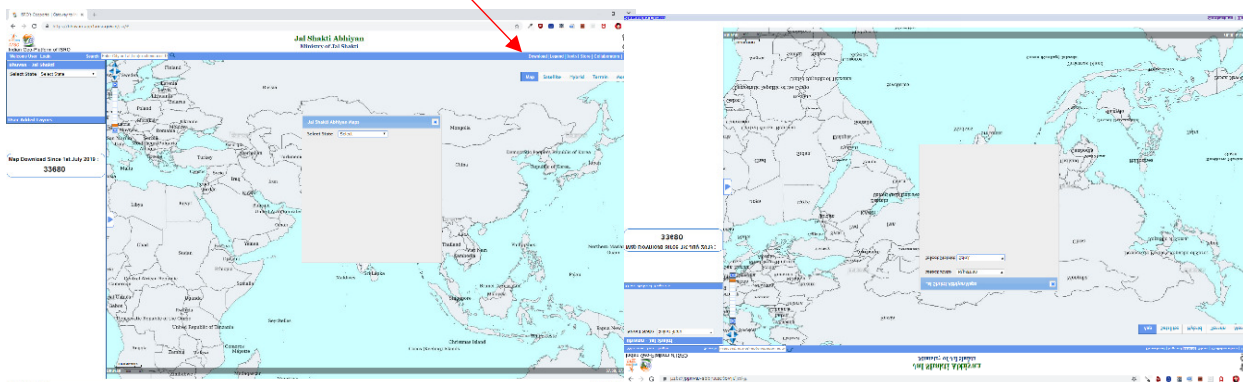

Jal Shakti Abhiyan (JSA)

How to use JSA Portal of ISRO

URL:- <https://bhuvan-app1.nrsc.gov.in/jsa/>

1) Type above URL in Google Chrome or MozillaFirefox browser:

Fig.(a) JSA Portal

2) Area of selection for Visualisation of data :

Fig.(b) Visualization of layers (data)

3) Click on any of the layer to visualise on map for example :

Fig.(c) Soil Productivity layer

Fig.(d) Hydrology layer

Fig.(e) LULC 10K layer

4) To Download Maps click on Download Tab on top right corner it will prompt to :