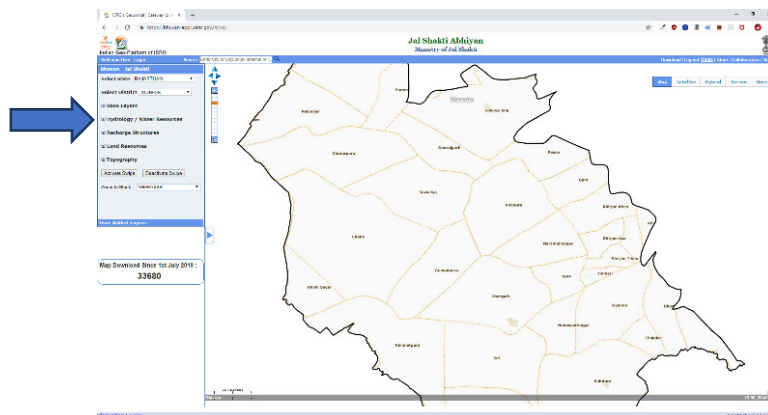

Jal Shakti Abhiyan (JSA)

How to use JSA Portal of ISRO

URL:- <https://bhuvan-app1.nrsc.gov.in/jsa/>

1) Type above URL in Google Chrome or MozillaFirefox browser:

Fig.(a) JSA Portal

2) Area of selection for Visualisation of data :

Fig.(b) Visualization of layers (data)

3) Click on any of the layer to visualise on map for example :

Fig.(c) Soil Productivity layer

Fig.(d) Hydrology layer

Fig.(e) LULC 10K layer

4) To Download Maps click on Download Tab on top right corner it will prompt to :