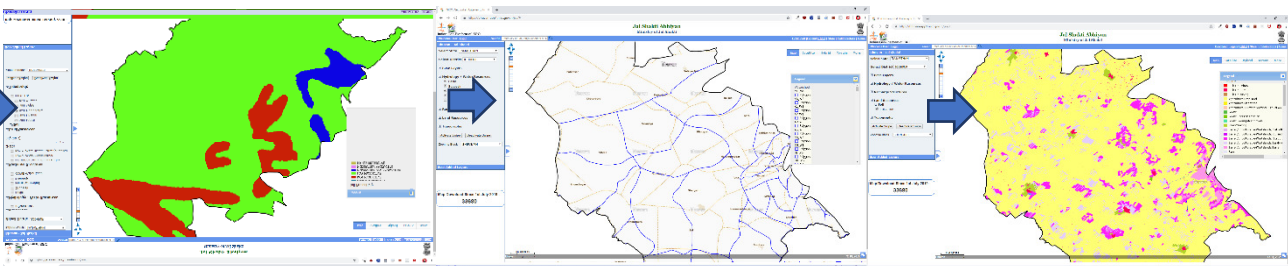

Fig.(b) Visualization of layers (data)

3) Click on any of the layer to visualise on map for example :

Fig.(c) Soil Productivity layer

Fig.(d) Hydrology layer

Fig.(e) LULC 10K layer

4) To Download Maps click on Download Tab on top right corner it will prompt to :

Fig.(f) Select State

Fig.(g) Select District

Fig.(h) Select Block

Fig.(i) Available Maps to download

Fig.(j) Zoom of List of available maps to download

Fig.(k) Downloaded Soil Texture Map

FOR MORE INFORMATION PLEASE CONTACT : Your respective region's Regional Remote Sensing Centre (RRSC)